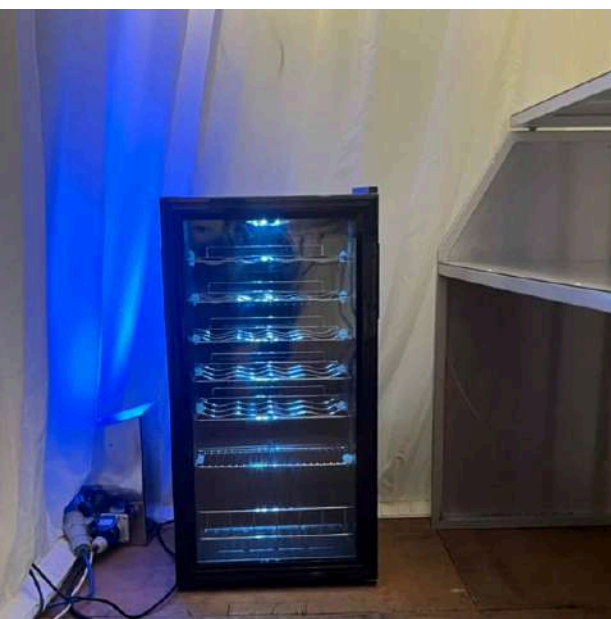

Drinks Fridge

- Fits 28 Bottles of wine
- 430w x 480D x 830H